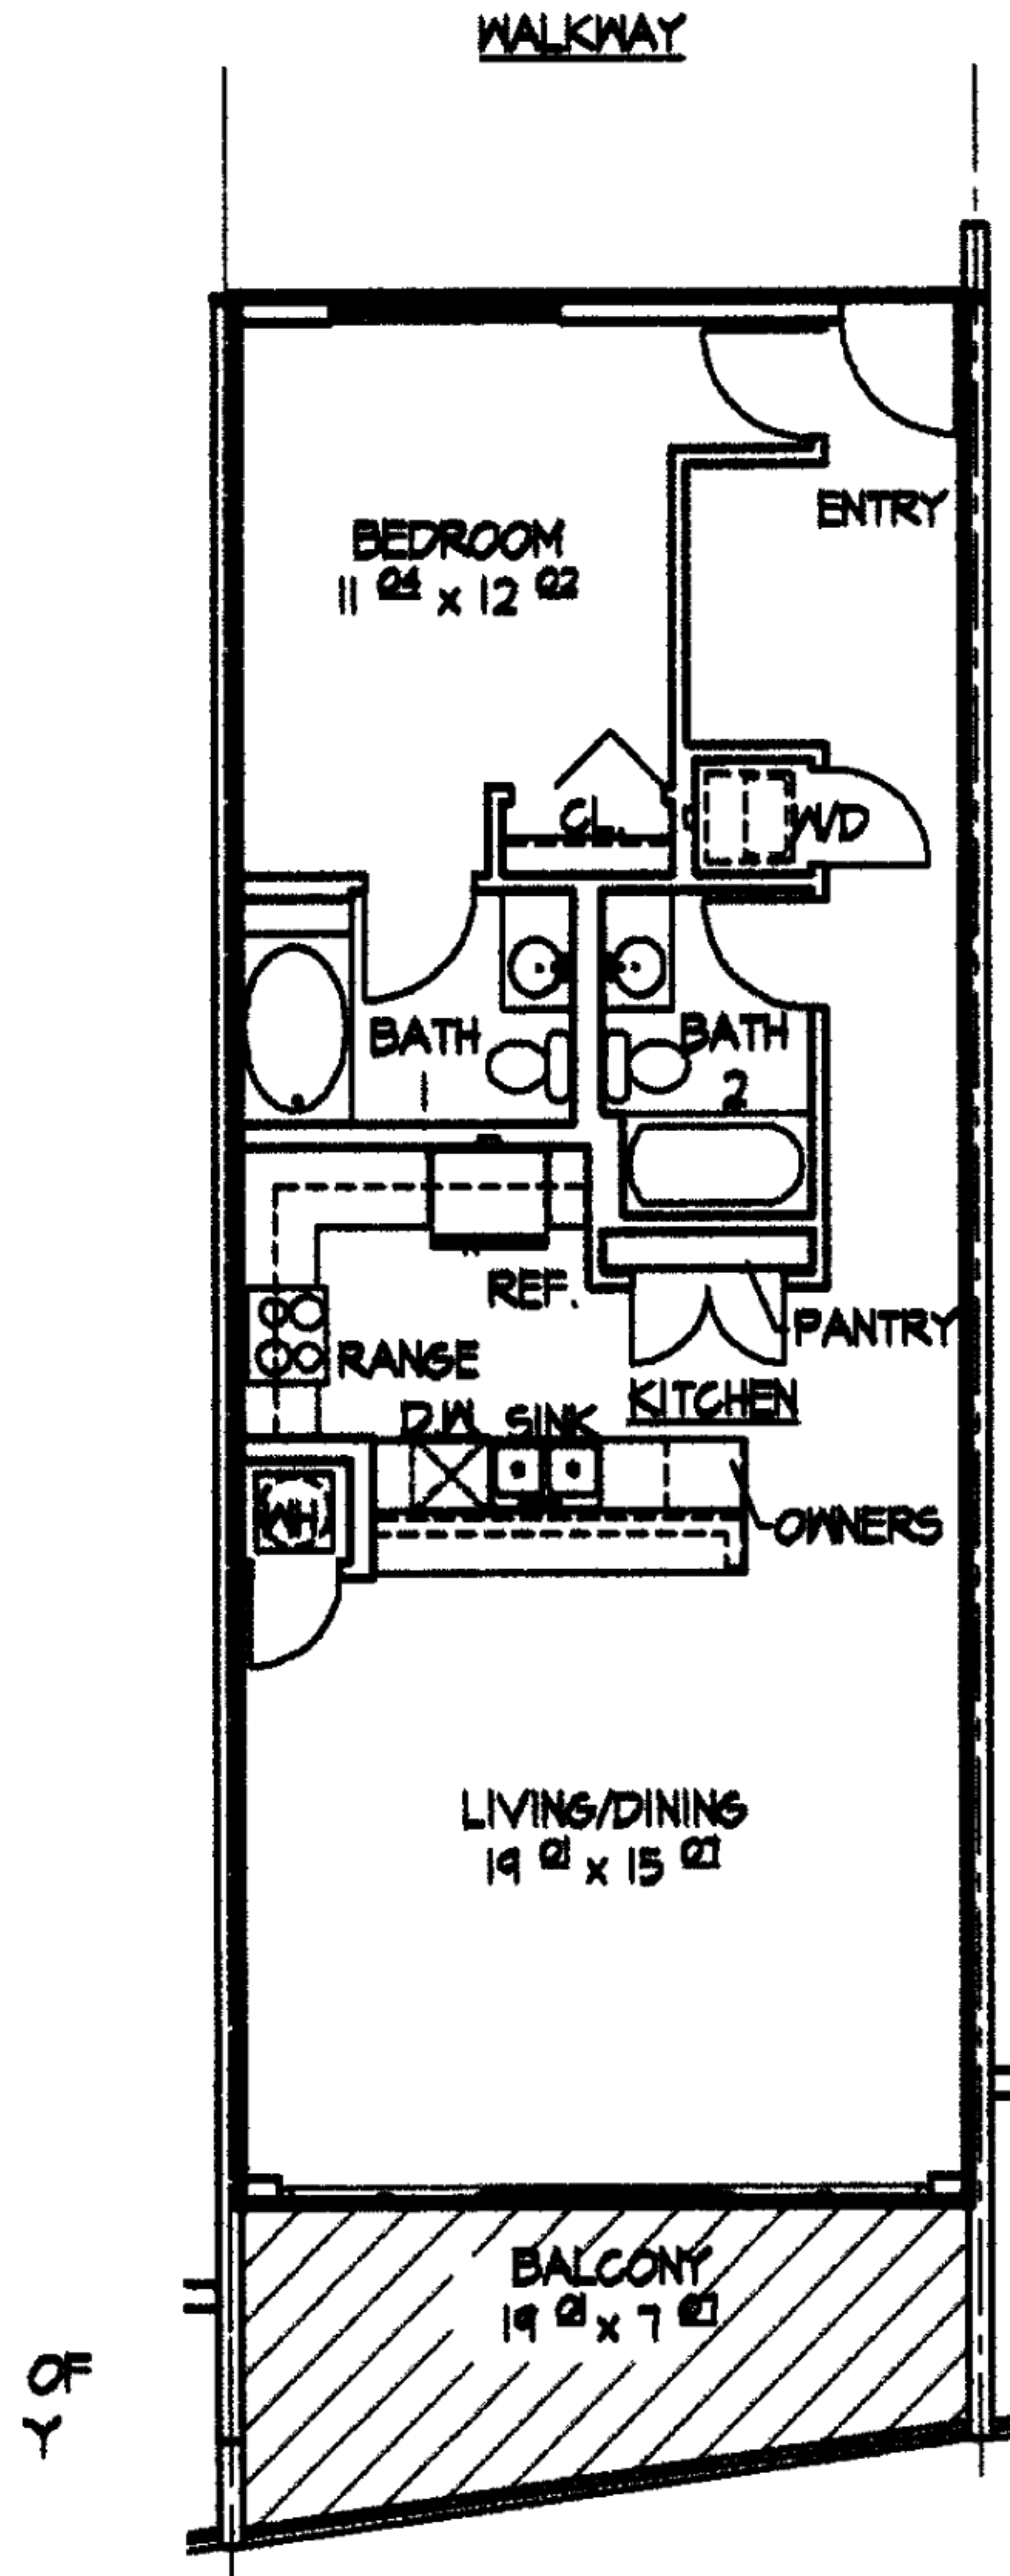

EMERALD BEACH - 1 BEDROOM/2 BATH

NET HEATED & COOLED	934 SQ. FT.
BALCONY	145 SQ. FT.
TOTAL	1079 SQ. FT.
TOTAL / BLDG.	39 UNITS