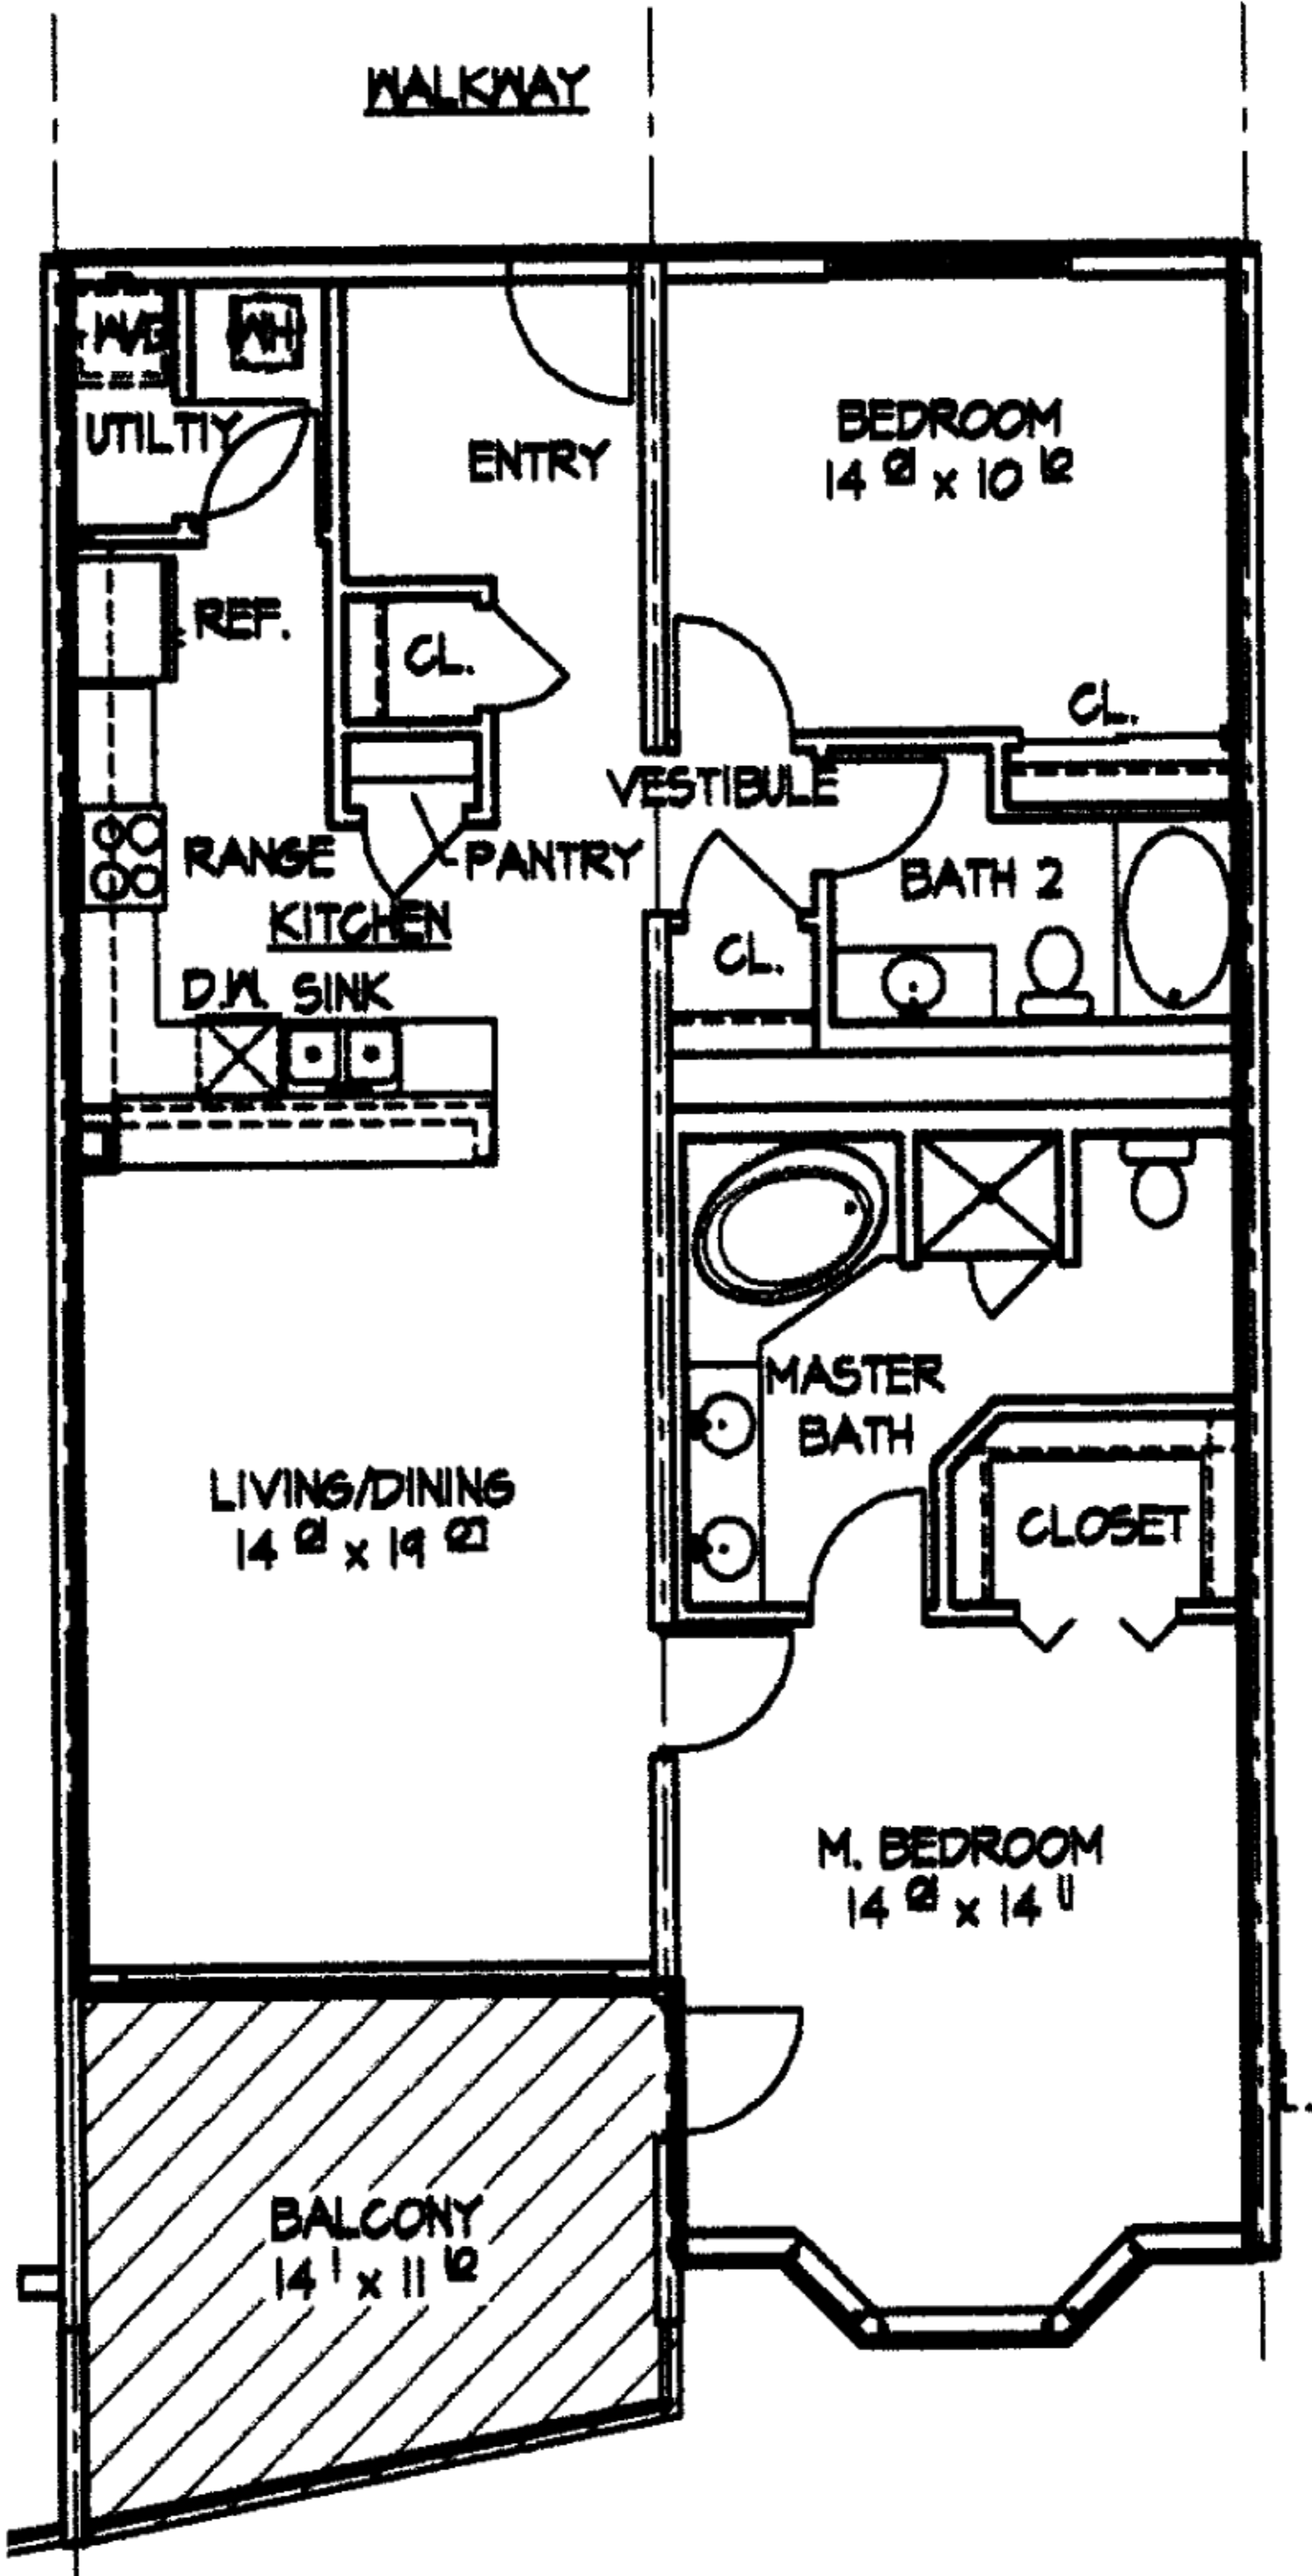

EMERALD BEACH - 2 BEDROOM / 2 BATH

NET HEATED & COOLED	1299 SQ. FT.
BALCONY	169 SQ. FT.
TOTAL	1468 SQ. FT.
TOTAL / BLDG.	47 UNITS